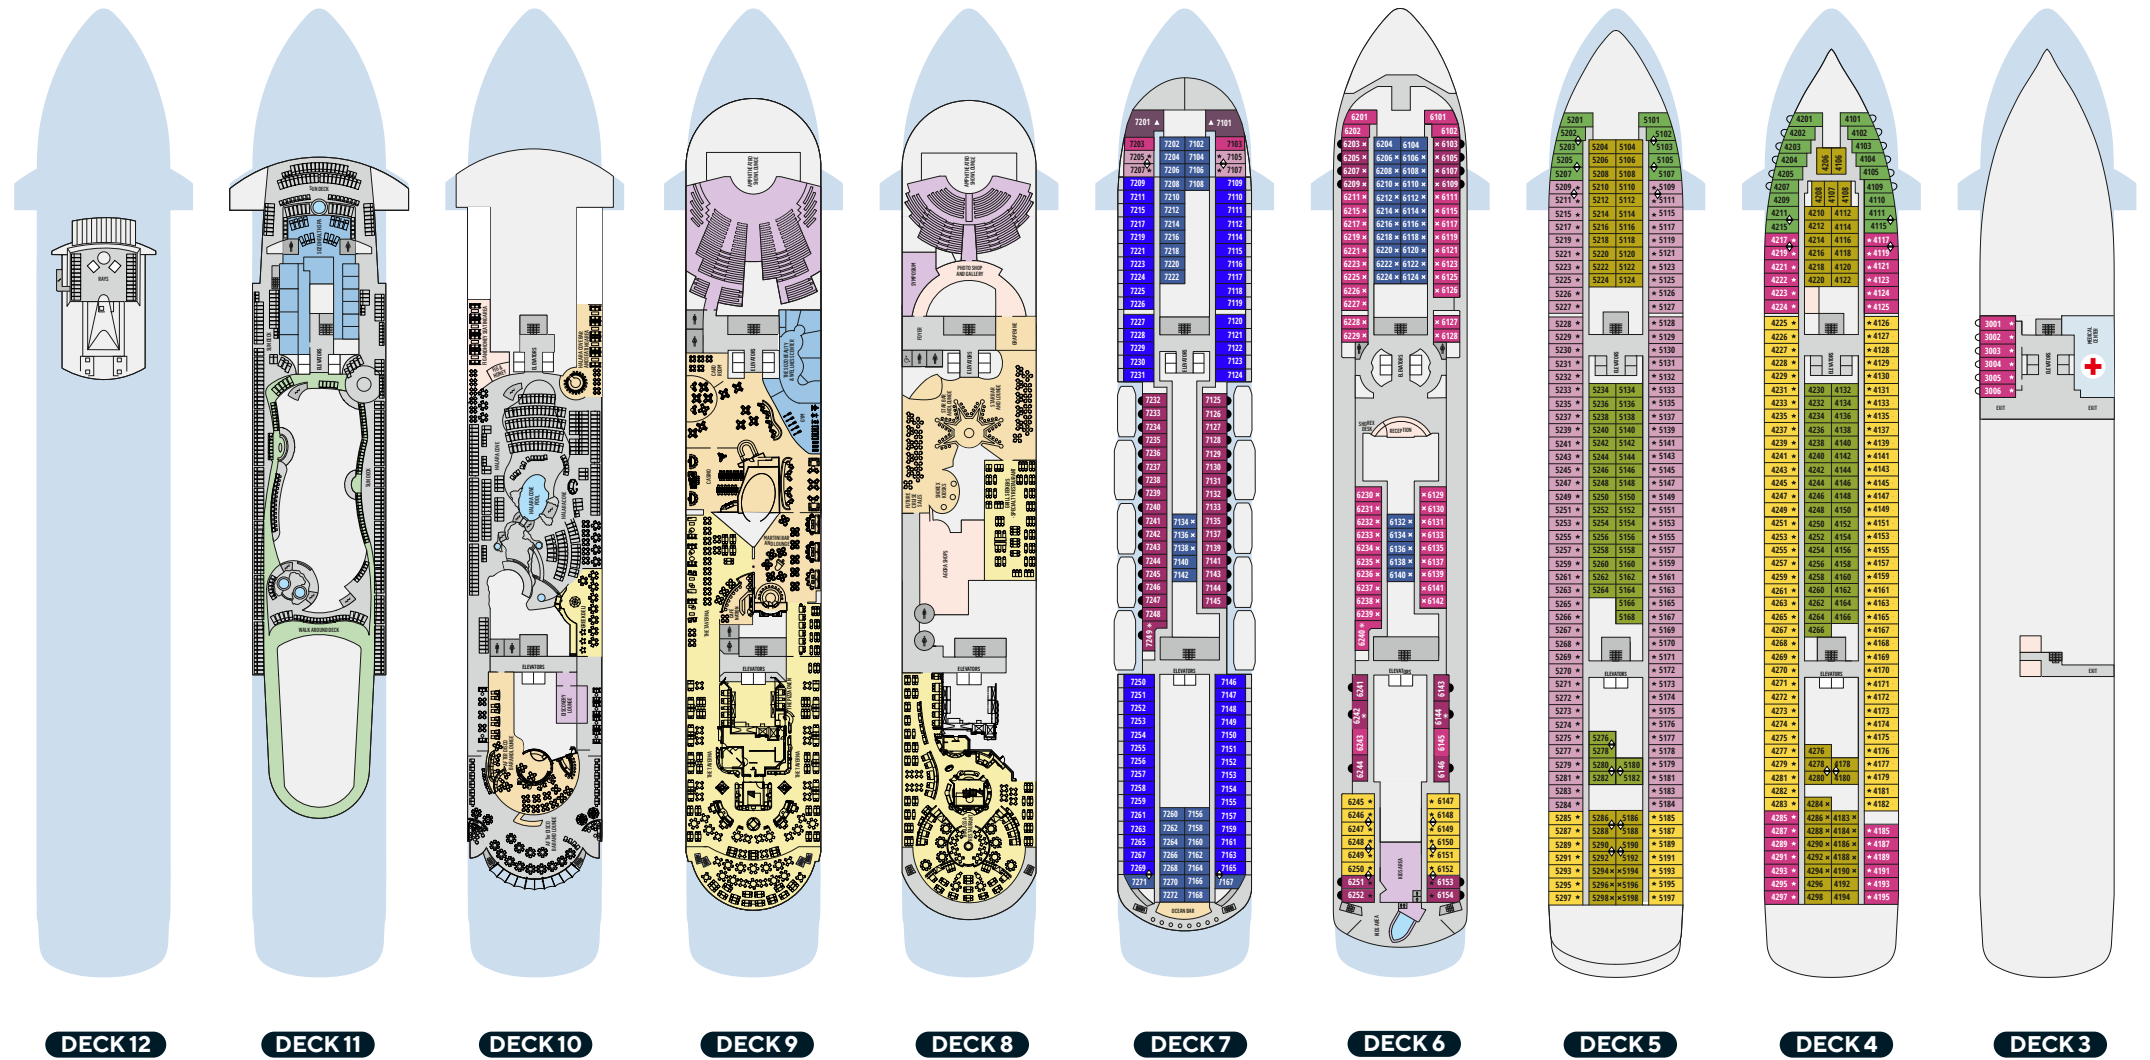

Onboard Celestyal Discovery

SYMBOL LEGEND

- None 2 lower beds
- ▲ 3rd berth
- ✕ 2 lower and 2 upper beds
- ★ Sofa bed
- ⊛ Jet tubs (Grand Suites only)
- ⌒ Porthole
- ✱ Wheelchair accessible
- ◁▷ Interconnecting rooms
- ⬮ Obstructed view

PLACES TO HAVE A GOOD MEAL

- **Deck 10** Greek Deli
- **Deck 9** The Taverna and The Pizza Oven
- **Deck 8** Grill Seekers - Specialty Restaurant and Thalassa Restaurant

PLACES TO HAVE FUN

- **Deck 10** Fig & Honey, Halara Cove Bar, Discovery Lounge, AF Ter Disco Bar and Lounge
- **Deck 9** Amphitheatro Show Lounge-upper level, Martini Bar and Lounge, Café Nation
- **Deck 8** Amphitheatro Show Lounge-lower level, Grapevine, Star Bar and Lounge
- **Deck 7** Ocean Bar
- **Deck 6** Kids Club

PLACES TO TREAT YOURSELF

- **Deck 11** Sozo Health Spa, Sun Deck, Walk Around Deck
- **Deck 10** Halara Cove & Pool
- **Deck 9** The Sozo Beauty & Wellness Center
- **Deck 8** Symposium, Photo Shop and Gallery, Agora Shops
- **Deck 6** Reception and Shorex Desk
- **Deck 3** Medical Center

YOUR SHIP

- 1266 guests in 633 cabins, 62 with private balcony
- All cabins are equipped with telephone, hairdryer, safety deposit box and TV
- WiFi and doctor onboard at extra cost

Length 202,85 m

Tonnage 42,2 grt

Flag Malta

Deckplans and stateroom layouts are given purely as a guide. Size and layout may vary within the same category.